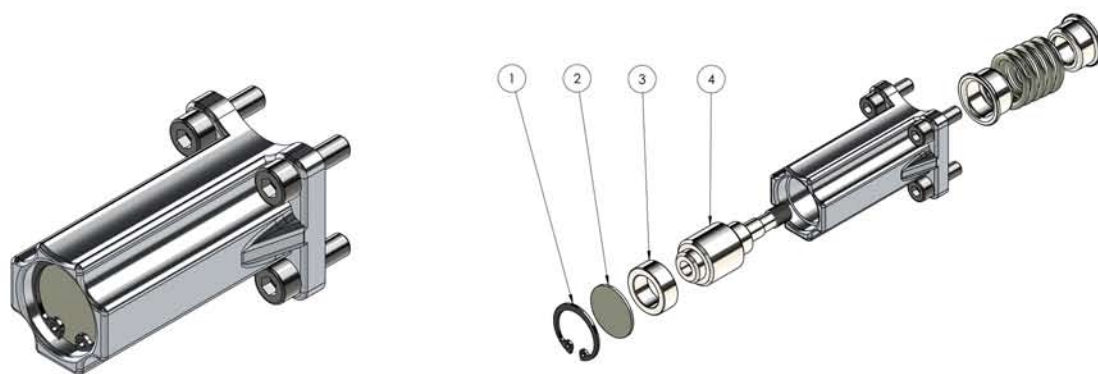

MONOBLOCK VALVES

Cable Controls

Part No	RCC5/1	RCC5/2	RCC5/3	RCC5/4	RCC5/5	RCC5/6
Sections	1	2	3	4	5	6

Detent Kits

Part No	Detent	Valve
YLMB44092	1 Position in A	MB-3 + MB-4
YLMB24061	2 Position	MB-2
YLMB44093	2 Position	MB-3 + MB-4
YLWSN43062	2 Position	MSB5 + SN4
YLMB24091	3 Position	MB-2
YLMB44091	3 Position	MB-3 + MB-4
YLMB5061	3 Position	MB-5
YLWSN43061	3 Position	MSB5 + SN4