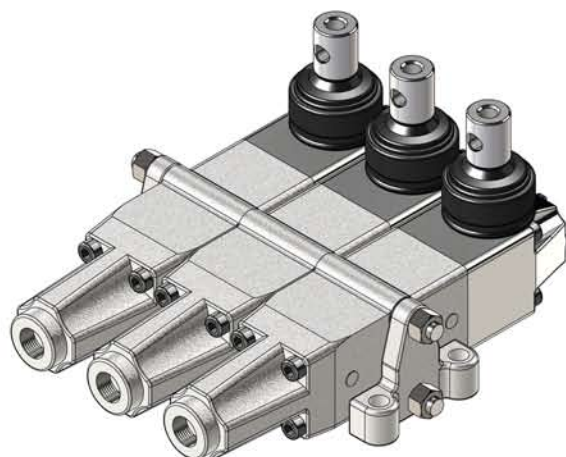

MONOBLOCK VALVES

Cable Controls

Part No	RCC5/1	RCC5/2	RCC5/3	RCC5/4	RCC5/5	RCC5/6
Sections	1	2	3	4	5	6

Detent Kits

Part No	Detent	Valve
YLMB44092	1 Position in A	MB-3 + MB-4
YLMB24061	2 Position	MB-2
YLMB44093	2 Position	MB-3 + MB-4
YLWSN43062	2 Position	MSB5 + SN4
YLMB24091	3 Position	MB-2
YLMB44091	3 Position	MB-3 + MB-4
YLMB5061	3 Position	MB-5
YLWSN43061	3 Position	MSB5 + SN4