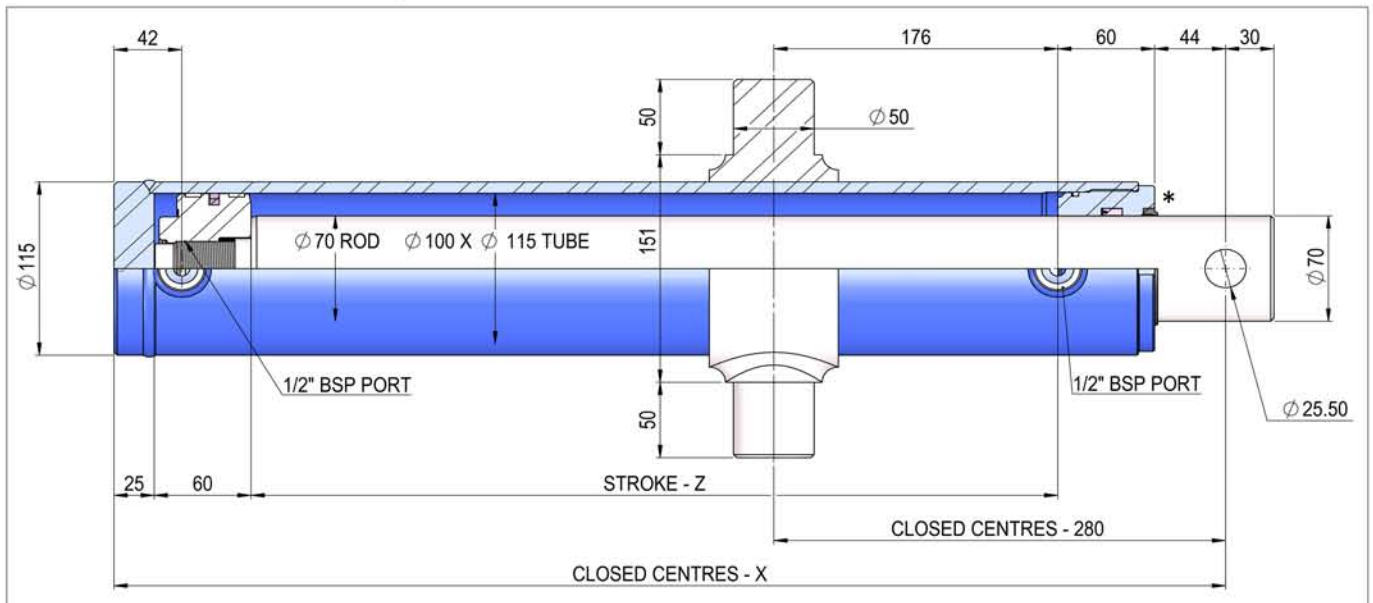

LOG SPLITTER SYSTEM

74590.1000T Wood Splitter

770100.1000T Wood Splitter

Part No	74590/1000T	770100/1000T
Z	1000	1000
X	1186	1189
Weight (Kg)	35	66
Vol (ltr)	6.5	8.0

*Gland nitride hardening steel