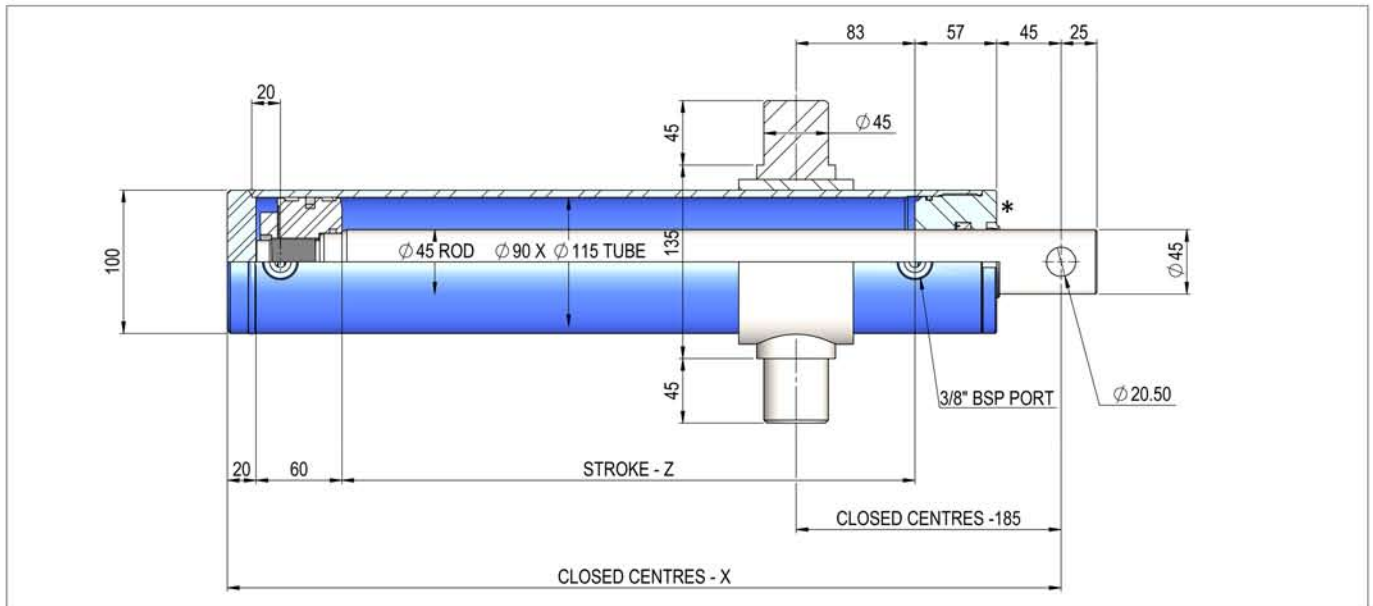

LOG SPLITTER SYSTEM

74590.1000T Wood Splitter

770100.1000T Wood Splitter

Part No	74590/1000T	770100/1000T
Z	1000	1000
X	1186	1189
Weight (Kg)	35	66
Vol (ltr)	6.5	8.0

*Gland nitride hardening steel