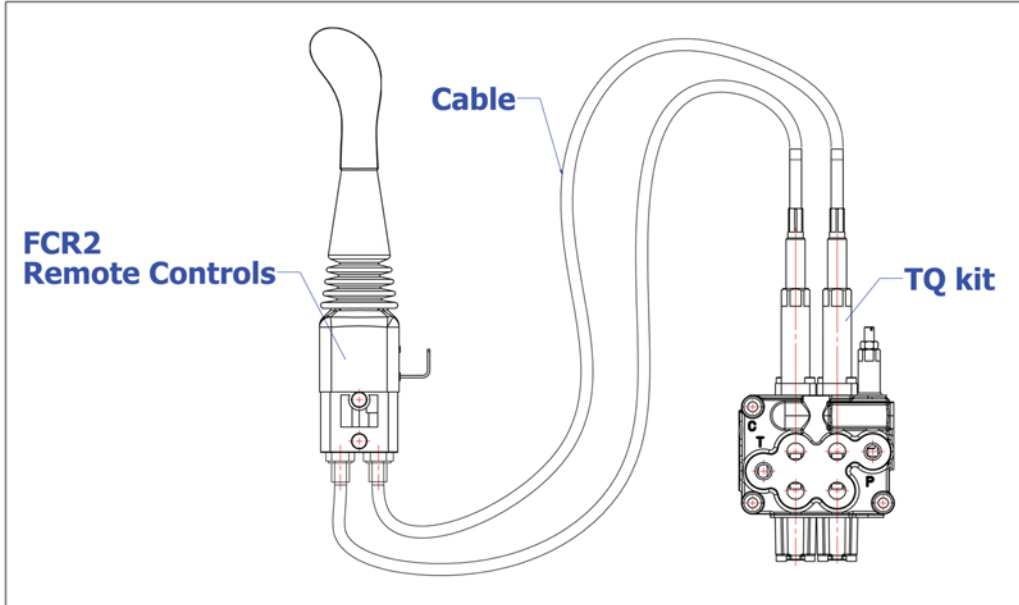

# Joystick Cable Control

### Cable Connection

Valve	MB-3/MB-4	MB-5	MSB-5/SN4	SN-3
Part No	YLMB45003	YLMB55003	YLWSN44003	YLWSN34004

### Cable Length Options

Ref	FCRC 1.5	FCRC 2.0	FCRC 2.5	FCRC 3.0
Length	1500mm	2000mm	2500mm	3000mm