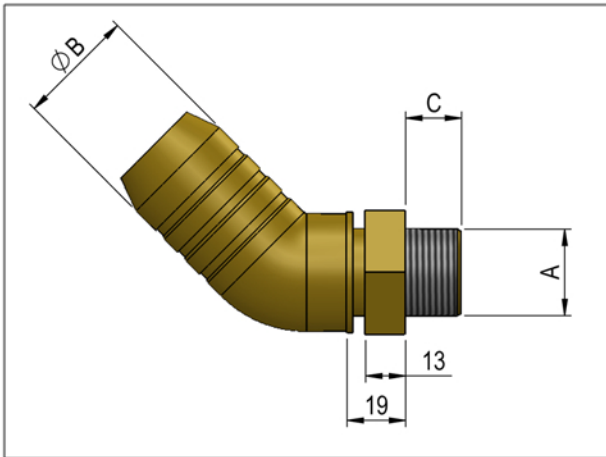

Suction Fittings To Fit KFA piston Pumps

45° Elbow

Part No	(A) BSP	(B)	(C)	Material
9034816	3/4"	1 1/2"	18	Brass
9034916	1"	1 1/2"	18	
9035016	1"	2"	18	
9035416	1 1/4"	1 1/2"	18	
9035116	1 1/4"	2"	18	
9035216	1 1/4"	2 1/2"	18	

90° Elbow

Part No	(A) BSP	(B)	(C)	Material
9034116	3/4"	1 1/4"	18	Brass
9034216	3/4"	1 1/2"	18	
9034316	1"	1 1/2"	18	
9034416	1"	1 3/4"	18	
9034516	1"	2"	18	
9034616	1 1/4"	2"	18	
9034716	1 1/4"	2"	20	